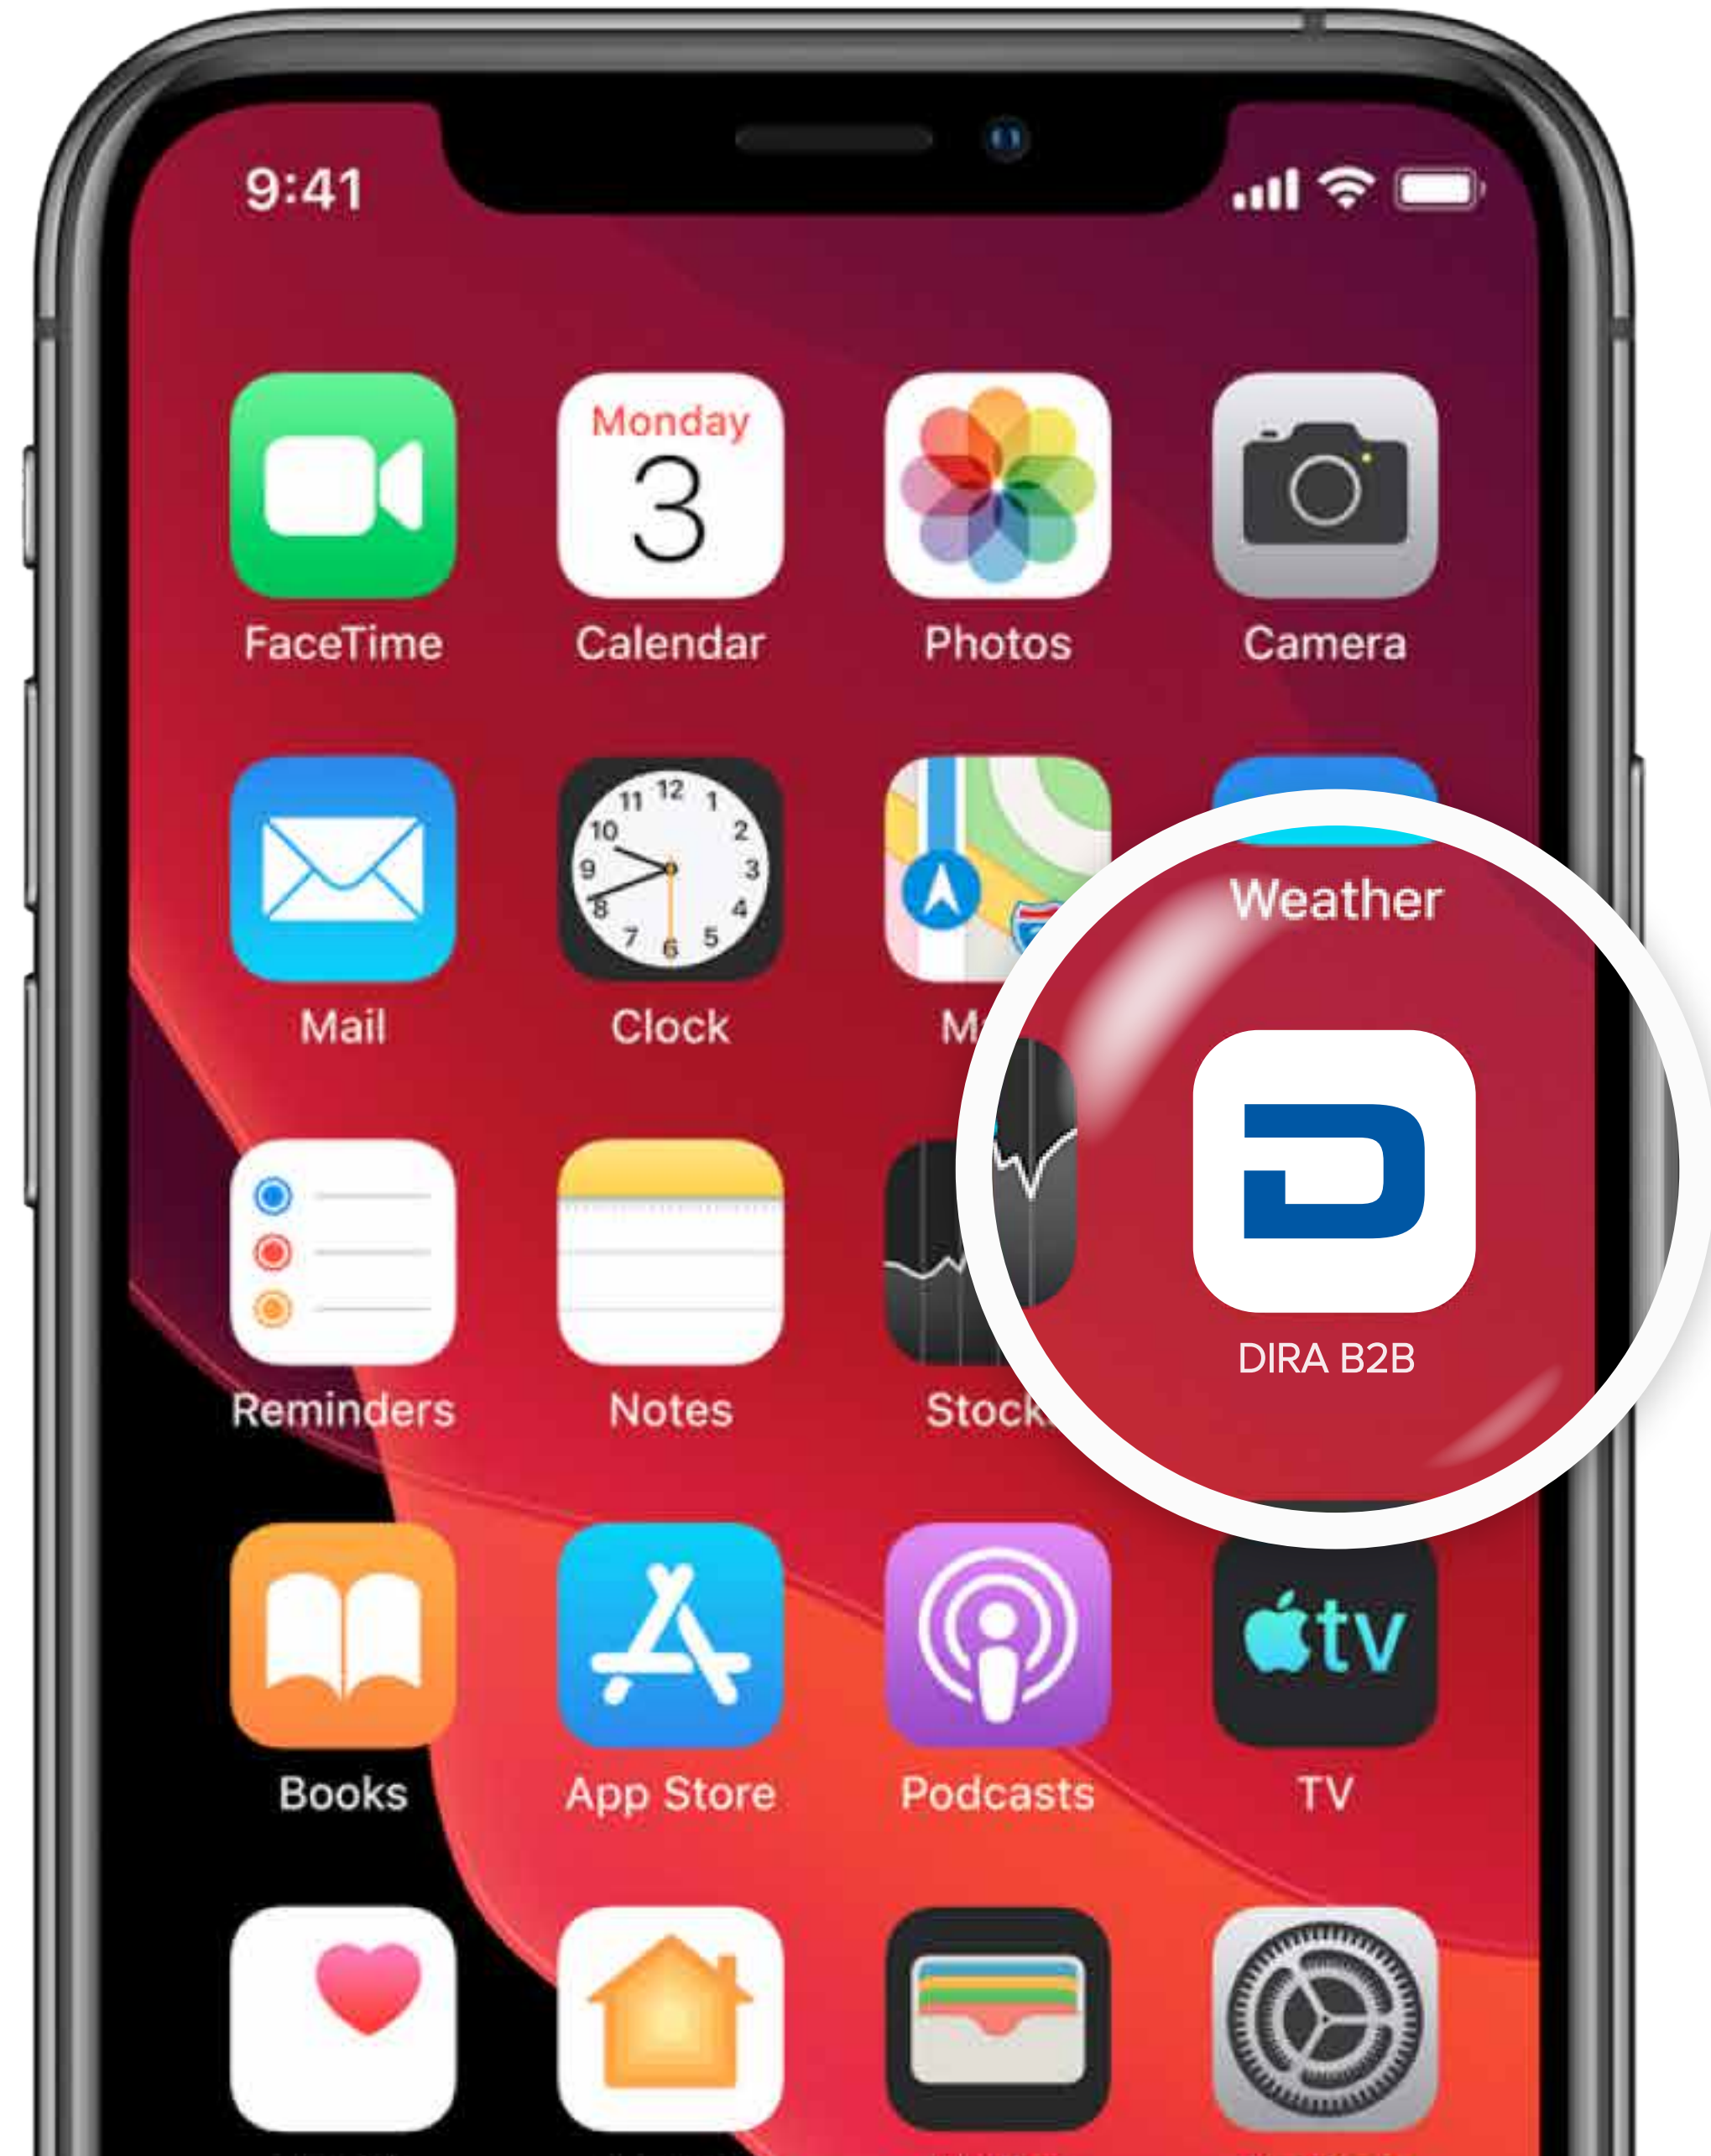

www.b2b.dira.it